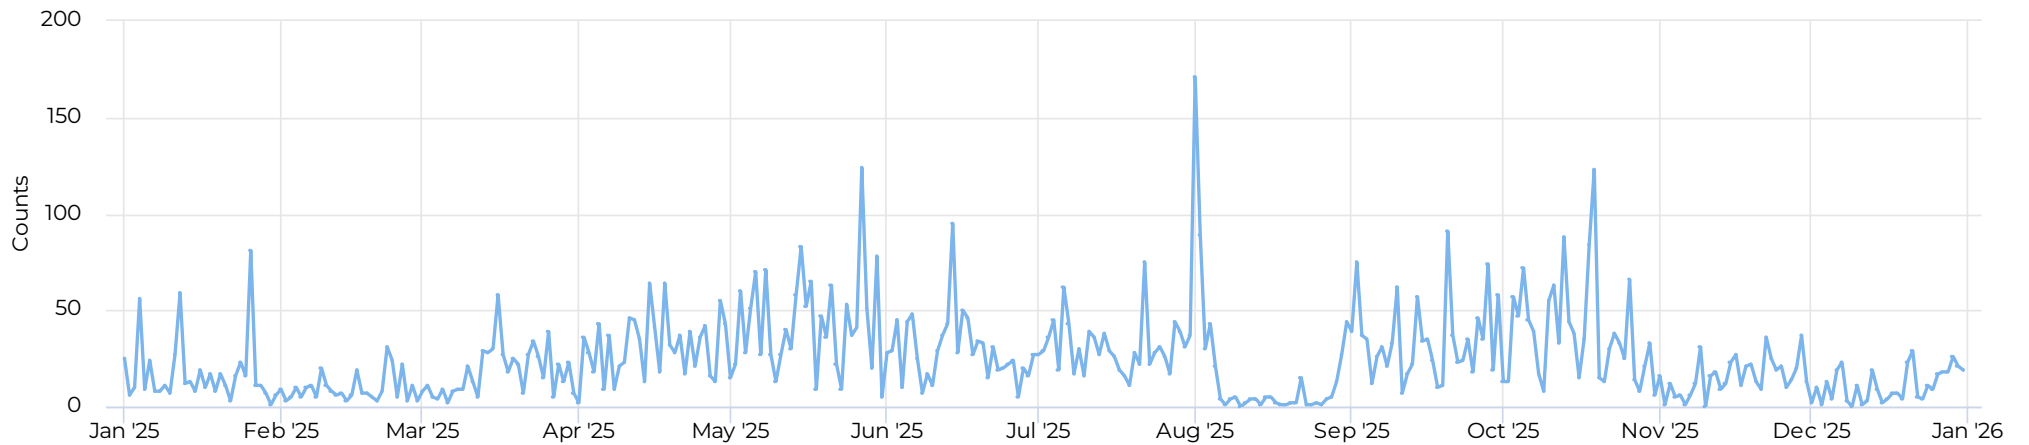

January 1st, 2025 → December 31st, 2025

Key Figures Summary

Site	Total ▼	Daily Average	Peak Day	Peak Count
Hemlock Trail - AT Lane paved Trail intersection	30,846	85	Sat Jul 5th, 2025	4,440
Hemlock Trail - AT Lane paved Trail intersection Pedestrian Nondirectional	30,846	85	Sat Jul 5th, 2025	4,440
Hemlock Trail - AT Lane paved Trail intersection Pedestrian Nondirectional				

Hemlock Trail - Grandpa's Bridge Intersection

January 1st, 2025 → December 31st, 2025

Location

Distribution

Daily traffic

Hemlock Trail - Grandpa's Bridge Intersection

January 1st, 2025 → December 31st, 2025

Key Figures Summary

Site	Total ▼	Daily Average	Peak Day	Peak Count
Hemlock Trail - Grandpa's Bridge Intersection	9,038	25	Fri Aug 1st, 2025	171
Hemlock Trail - Grandpa's Bridge Intersection Pedestrian IN	9,038	25	Fri Aug 1st, 2025	171
Hemlock Trail - Grandpa's Bridge Intersection Pedestrian OUT				