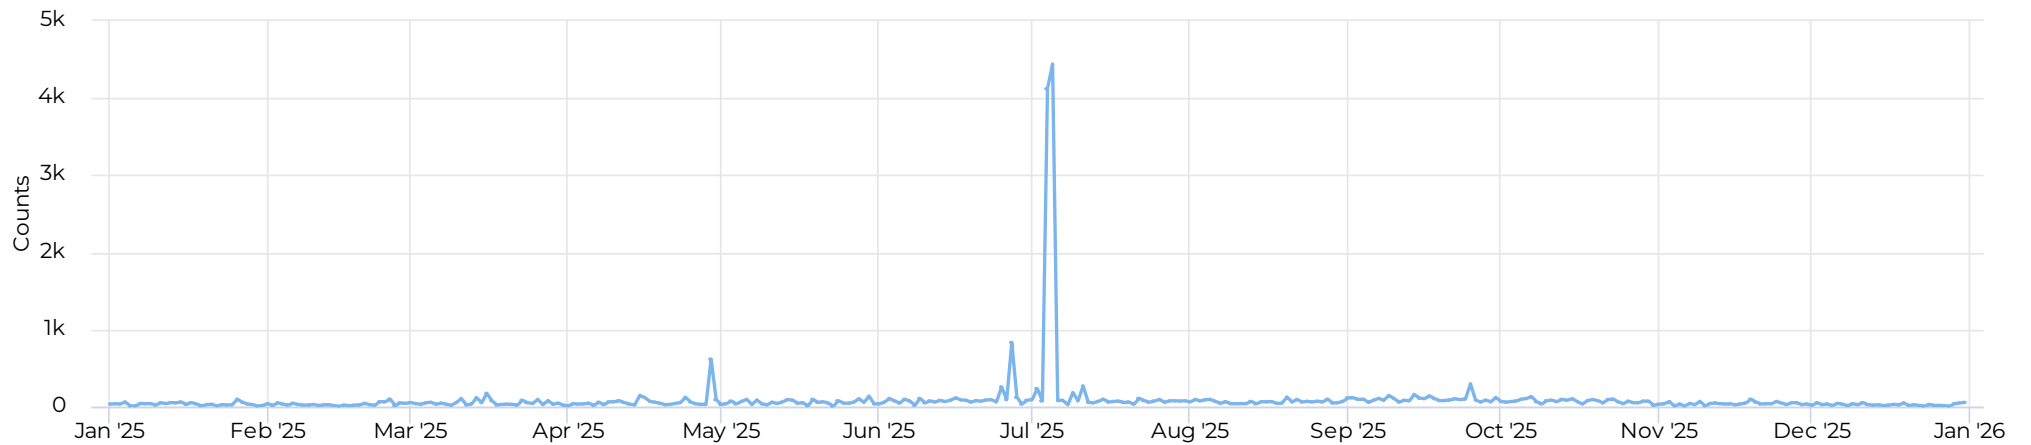

Port Hawkesbury Trails Association

SA Trails
2026/01/27

Hemlock Trail - AT Lane paved Trail intersection

January 1st, 2025 → December 31st, 2025

Location

Distribution

Daily traffic

Hemlock Trail - AT Lane paved Trail intersection

January 1st, 2025 → December 31st, 2025

Key Figures Summary

Site	Total ▼	Daily Average	Peak Day	Peak Count
Hemlock Trail - AT Lane paved Trail intersection	30,846	85	Sat Jul 5th, 2025	4,440
Hemlock Trail - AT Lane paved Trail intersection Pedestrian Nondirectional	30,846	85	Sat Jul 5th, 2025	4,440
Hemlock Trail - AT Lane paved Trail intersection Pedestrian Nondirectional				

Hemlock Trail - Grandpa's Bridge Intersection

January 1st, 2025 → December 31st, 2025

Location

Distribution

Daily traffic

Hemlock Trail - Grandpa's Bridge Intersection

January 1st, 2025 → December 31st, 2025