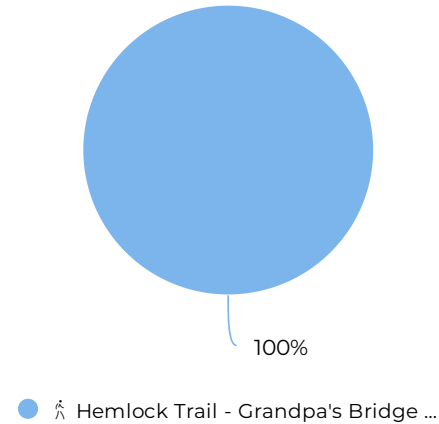

Port Hawkesbury Trails Association

SA Trails
2026/01/27

Hemlock Trail - AT Lane paved Trail intersection

January 1st, 2025 → December 31st, 2025

Location

Distribution

Daily traffic

Hemlock Trail - AT Lane paved Trail intersection

January 1st, 2025 → December 31st, 2025

Key Figures Summary

Site	Total ▼	Daily Average	Peak Day	Peak Count
Hemlock Trail - AT Lane paved Trail intersection	30,846	85	Sat Jul 5th, 2025	4,440
Hemlock Trail - AT Lane paved Trail intersection Pedestrian Nondirectional	30,846	85	Sat Jul 5th, 2025	4,440
Hemlock Trail - AT Lane paved Trail intersection Pedestrian Nondirectional				

Hemlock Trail - Grandpa's Bridge Intersection

January 1st, 2025 → December 31st, 2025

Location

Distribution

Daily traffic

Hemlock Trail - Grandpa's Bridge Intersection

January 1st, 2025 → December 31st, 2025

Key Figures Summary

Site	Total ▼	Daily Average	Peak Day	Peak Count
Hemlock Trail - Grandpa's Bridge Intersection	9,038	25	Fri Aug 1st, 2025	171
Hemlock Trail - Grandpa's Bridge Intersection Pedestrian IN	9,038	25	Fri Aug 1st, 2025	171
Hemlock Trail - Grandpa's Bridge Intersection Pedestrian OUT				