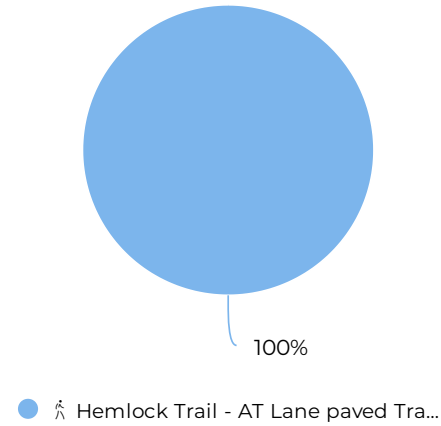

Port Hawkesbury Trails Association

SA Trails
2026/01/27

Hemlock Trail - AT Lane paved Trail intersection

January 1st, 2025 → December 31st, 2025

Location

Distribution

Daily traffic

Hemlock Trail - AT Lane paved Trail intersection

January 1st, 2025 → December 31st, 2025

Key Figures Summary

Site	Total ▼	Daily Average	Peak Day	Peak Count
Hemlock Trail - AT Lane paved Trail intersection	30,846	85	Sat Jul 5th, 2025	4,440
Hemlock Trail - AT Lane paved Trail intersection Pedestrian Nondirectional	30,846	85	Sat Jul 5th, 2025	4,440
Hemlock Trail - AT Lane paved Trail intersection Pedestrian Nondirectional				

Hemlock Trail - Grandpa's Bridge Intersection

January 1st, 2025 → December 31st, 2025

Location

Distribution

Daily traffic

Hemlock Trail - Grandpa's Bridge Intersection

January 1st, 2025 → December 31st, 2025