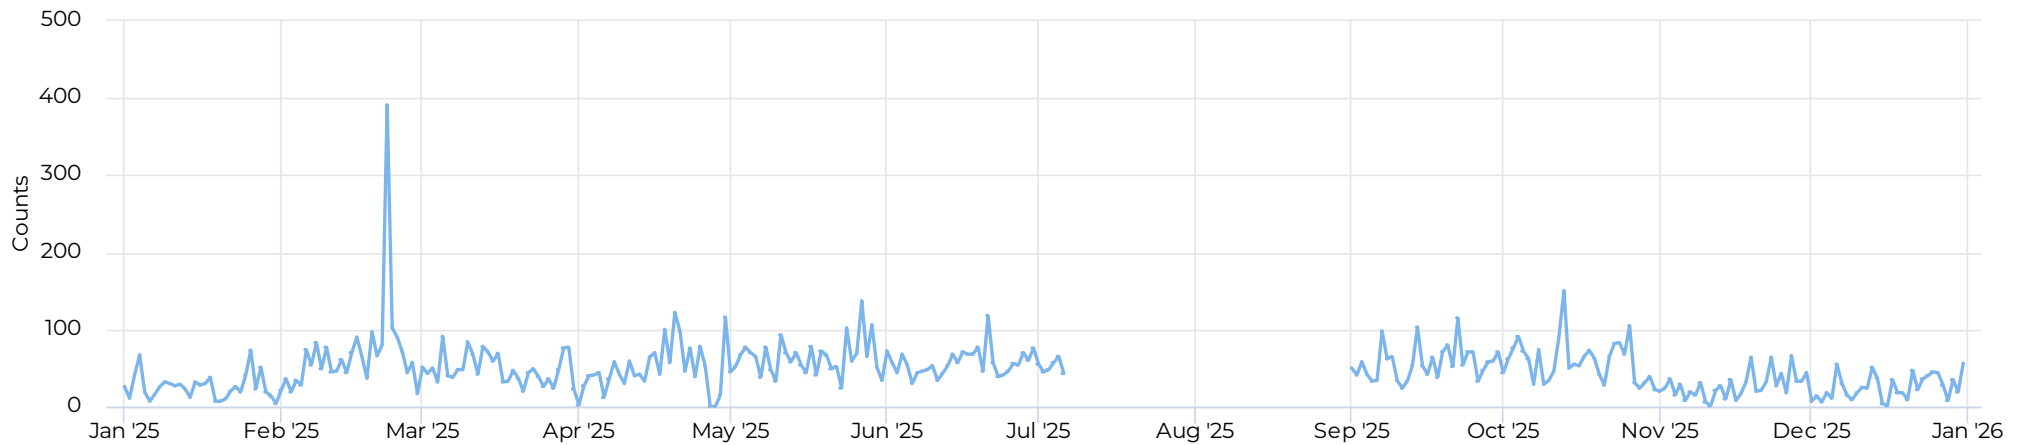

Maple Trail - Crandall Road entrance

January 1st, 2025 → December 31st, 2025

Location

Distribution

Daily traffic

Maple Trail - Crandall Road entrance

January 1st, 2025 → December 31st, 2025

Key Figures Summary