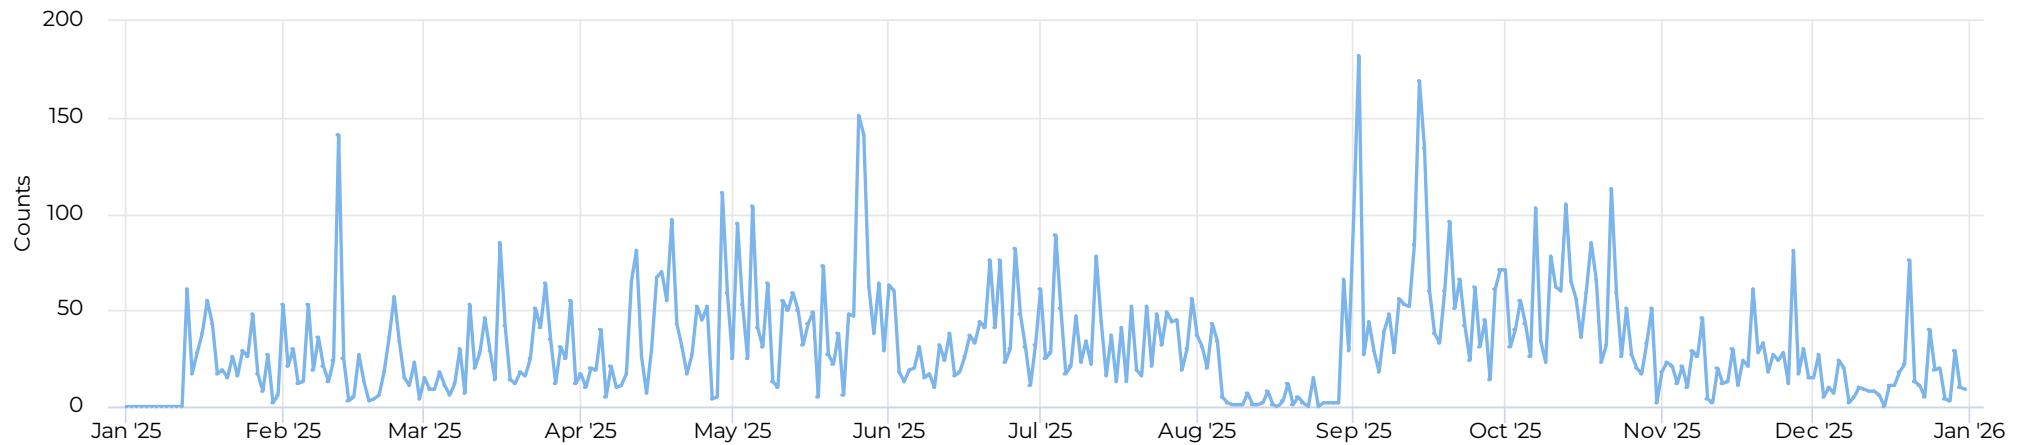

Tamarac Trail - Midway

January 1st, 2025 → December 31st, 2025

Location

Distribution

100%

● Tamarac Trail - Midway

Daily traffic

Tamarac Trail - Midway